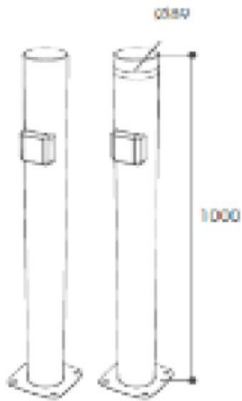

Pollare med och utan LED MME
(transformator ingår ej)

	Artikelkod	Benämning	Pris Inkl moms
	JOR102	STILTJE - Bollard in stainless steel (AISI316)	695,00
	JOR103	STORM 3 - Bollard in stainless steel (AISI316)	1195,00
	JOR103 LED	STORM 3 LED - LED light bollard in stainless steel (AISI316)	1995,00
	JOR104	FRÄKEN - Bollard (AISI316)	1195,00
	JOR105	VASS - Bollard (AISI316)	695,00
			
	Artikelkod	Benämning	Pris Inkl moms
	JOR106	Puula - Large bollard in stainless steel (AISI316)	12995,00
	JOR106 LED	Puula - Large LED light bollard in stainless steel (AISI316)	14995,00
	JOR107	STORM 7 - Large bollard in stainless steel (AISI316)	9995,00
	JOR107 LED	STORM 7 LED - Large LED light bollard in stainless steel (AISI316)	12995,00
	Artikelkod	Benämning	Pris Inkl moms
	JOR404 LED	M-Rail – Räckestolpe med LED - stainless steel LED lighting pole for railing - 1000 (AISI316)	4995,00
	JOR405	M-Rail – Räckestolpe - stainless steel pole for railing - 1000 (AISI316)	3995,00
	JOR406 LED	M-Light – Belysningsstolpe m. LED - stainless steel LED lighting pole - 500 mm (AISI316)	3995,00
	JOR409 LED	M-Light – Belysningsstolpe m. LED - stainless steel LED lighting pole - 1000 mm (AISI316)	4995,00

Pollare med och utan LED MME
(transformator ingår ej)

JOR411	M-LightConnect – Stolpe m. uttag - stainless steel pole with socket (AISI316)	2995,00
JOR411 LED	M-LightConnect–Stolpe m. uttag - stainless steel LED lighting pole with socket (AISI316)	3995,00
JOR412	M-LightConnect–Stolpe m. uttag - stainless steel pole with marine socket (AISI316)	3995,00
JOR412 LED	M-LightConnect–Stolpe m. uttag - stainless steel LED lighting pole with marine socket (AISI316)	4995,00
Transformator till LED stolpar/pollare IP70		3119,00