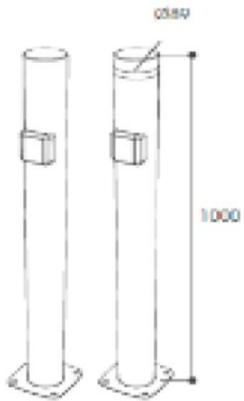

Pollare med och utan LED MME
(transformator ingår ej)

	Artikelkod	Benämning	Pris Inkl moms
	JOR102	STILTJE - Bollard in stainless steel (AISI316)	695,00
	JOR103	STORM 3 - Bollard in stainless steel (AISI316)	1195,00
	JOR103 LED	STORM 3 LED - LED light bollard in stainless steel (AISI316)	1995,00
	JOR104	FRÄKEN - Bollard (AISI316)	1195,00
	JOR105	VASS - Bollard (AISI316)	695,00
			
	Artikelkod	Benämning	Pris Inkl moms
	JOR106	Puula - Large bollard in stainless steel (AISI316)	12995,00
	JOR106 LED	Puula - Large LED light bollard in stainless steel (AISI316)	14995,00
	JOR107	STORM 7 - Large bollard in stainless steel (AISI316)	9995,00
	JOR107 LED	STORM 7 LED - Large LED light bollard in stainless steel (AISI316)	12995,00
	Artikelkod	Benämning	Pris Inkl moms
	JOR404 LED	M-Rail – Räckestolpe med LED - stainless steel LED lighting pole for railing - 1000 (AISI316)	4995,00
	JOR405	M-Rail – Räckestolpe - stainless steel pole for railing - 1000 (AISI316)	3995,00
	JOR406 LED	M-Light – Belysningsstolpe m. LED - stainless steel LED lighting pole - 500 mm (AISI316)	3995,00
	JOR409 LED	M-Light – Belysningsstolpe m. LED - stainless steel LED lighting pole - 1000 mm (AISI316)	4995,00

Pollare med och utan LED MME
(transformator ingår ej)

JOR411	M-LightConnect – Stolpe m. uttag - stainless steel pole with socket (AISI316)	2995,00
JOR411 LED	M-LightConnect–Stolpe m. uttag - stainless steel LED lighting pole with socket (AISI316)	3995,00
JOR412	M-LightConnect–Stolpe m. uttag - stainless steel pole with marine socket (AISI316)	3995,00
JOR412 LED	M-LightConnect–Stolpe m. uttag - stainless steel LED lighting pole with marine socket (AISI316)	4995,00